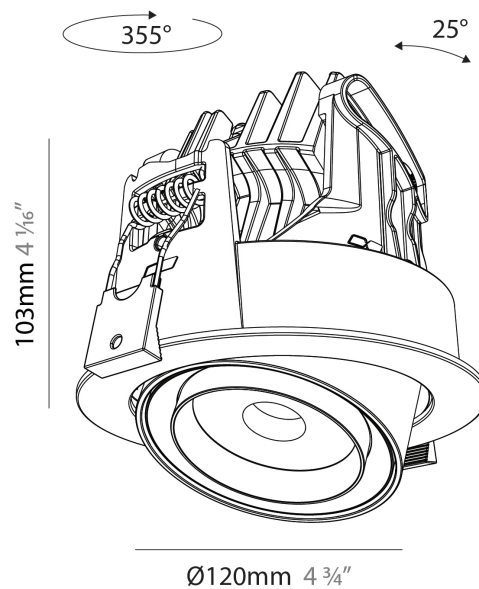

GENERAL

Series: Centriq
Subseries: Centriq Round Flex Adjustable
Brand: Prolicht
Division: Architectural
Mounting Type: Recessed
Mounting Location: Ceiling
Subcategory: Spots

PHYSICAL

Shape: Cylinder
Diameter (mm): 120
Diameter (in): 4 3/4
Height (mm): 105
Height (in): 4 1/8
Min. Recessing Depth (mm): 120
Min. Recessing Depth (in): 4 3/4
Light Distribution: Adjustable / Direct
Weight (kg): 0.666
Fixture Finish: SSR / BKV / CWI / CRY / HAB / UFT / ITA / RUA / FTG / MYG / LOD / PUS / FRO / FUP / KIA / POP / BLS / SPG / MEY / GOH / GUM / CHC / COM / ABZ / JAG / OBR / MOS / ROR
Fixture Material: Aluminum
Cut-out Measurements: Dia. 112mm / 4 7/16"

ELECTRICAL

Lamp Type: LED (Zhaga Standard)
Input Wattage (W): 20.5
Total Output Wattage (W): 18.1
Dimming: Tri-Mode (Non-Dimming and Phase Dimming (120Vac only) and 0-10V Dimming)
Driver Included: Yes
Driver Location: Recessed Housing
Driver Type: Constant Current - Universal
Driver Class: Class 2
Housing: ENCP 3
Input Voltage (V): 120 - 277
Constant Current (MA): 500

LED

Color Temperature (°K): 2700 / 3000 / 3500 / 4000
Max. Delivered Lumen (lm): 1201 / 1294 / 1346 / 1373
Nominal Lumen (lm): 1668 / 1797 / 1869 / 1907
CRI: >90 CRI
Lamp Life (hrs): 50000

OPTICAL

Beam Angle: 18 - 46
Adjustability: Rotational 350° / Tilt 25°

RATINGS AND CERTIFICATIONS

Certified By: CSA Certified to UL and CSA Standards
IP rating: IP20